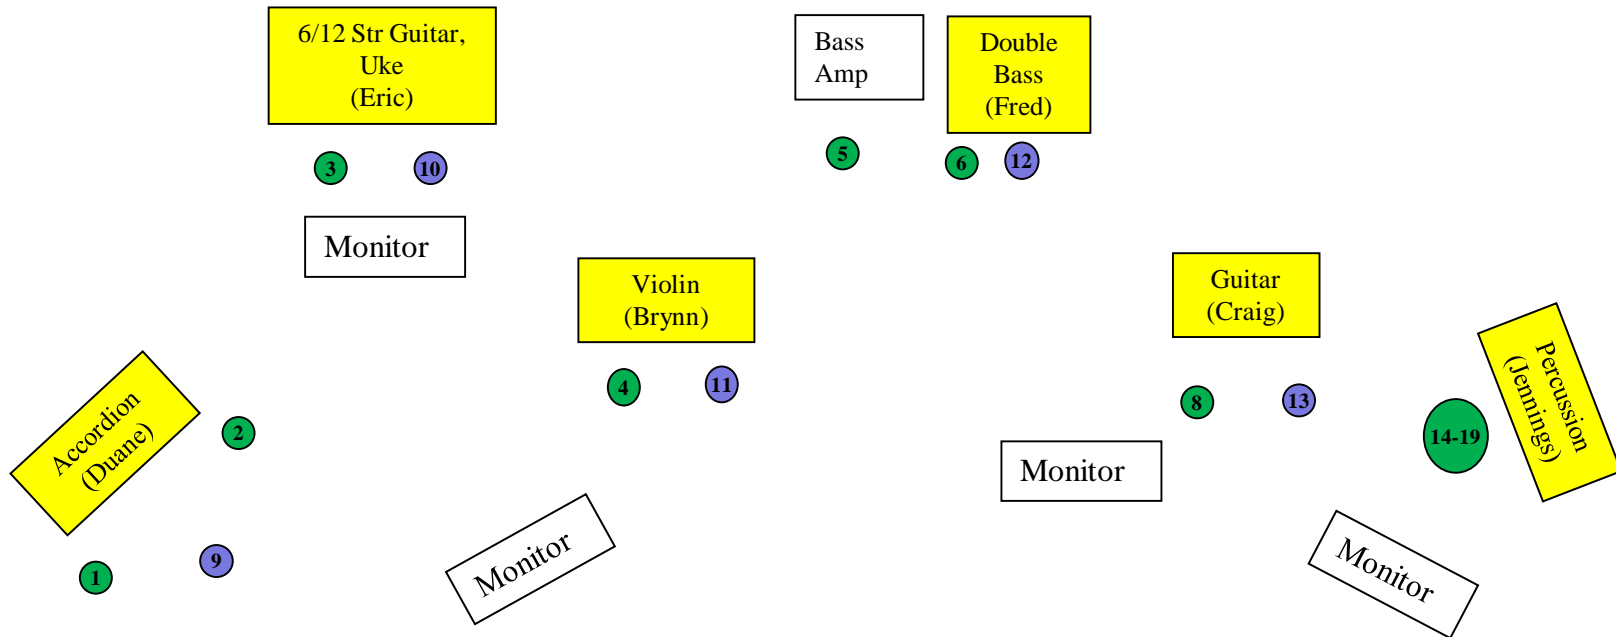

Café Musique Stage Plot

Line	Channel	Mic/DI/XLR	Line	Channel	Mic/DI/XLR	Line	Channel	Mic/DI/XLR
1	Accordion keyboard	XLR (wireless)	10	Vox Eric	SM58	19		Cajon
2	Accordion bass	XLR (wireless)	11	Vox Brynn	SM58	20		
3	6/12 Str Guitar/Uke	XLR	12	Vox Fred	SM58			
4	Violin	XLR (wireless)	13	Vox Craig	SM58			
5	Bass Amp	DI	14	Standard kit mics	Kick			
6	Double Bass mini-mic	XLR (optional)	15		Snare			
7	Mandolin	DI	16		Hi hat			
8	Guitar	XLR	17		OH R			
9	Vox Duane	SM58	18		OH L			

Audience