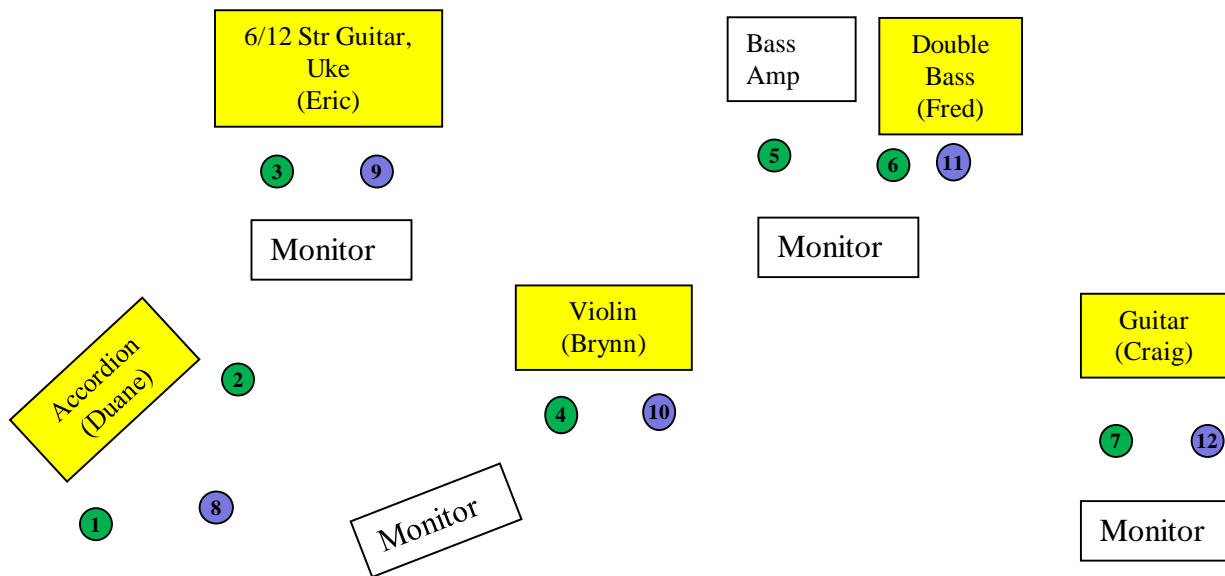

# Café Musique Stage Plot

Line	Channel	Mic/DI/XLR	Line	Channel	Mic/DI/XLR	Line	Channel	Mic/DI/XLR
1	Accordion keyboard	XLR (wireless)	10	Vox Brynn	SM58	19		
2	Accordion bass	XLR (wireless)	11	Vox Fred	SM58	20		
3	6/12 Str Guitar/Uke	XLR	12	Vox Craig	SM58	21		
4	Violin	XLR (wireless)	13			22		
5	Bass Amp	DI	14			23		
6	Double Bass mini-mic	XLR (optional)	15			24		
7	Guitar	XLR	16			25		
8	Vox Duane	SM58	17			26		
9	Vox Eric	SM58	18			27		

Audience